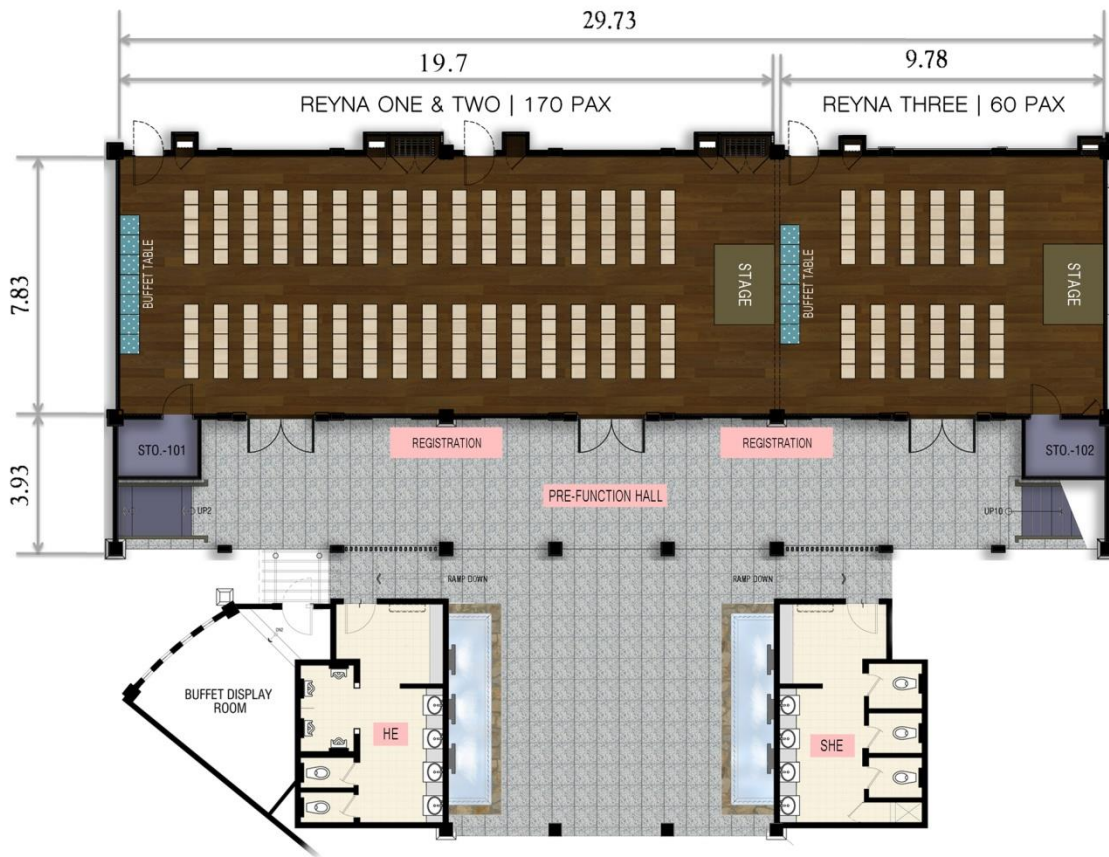

REYNA BALLROOM SET-UP STYLES

REYNA BALLROOM	SIZE (sqm)	CEILING HEIGHT (m)	 BANQUET	 CLASSROOM	 U-SHAPE	 BLOCK	 COCKTAIL	 THEATER
Reyna One	77	2.39	48	36	21	30	50	60
Reyna Two	78	2.39	48	36	21	30	50	60
Reyna Three	77	2.39	48	36	21	30	50	60