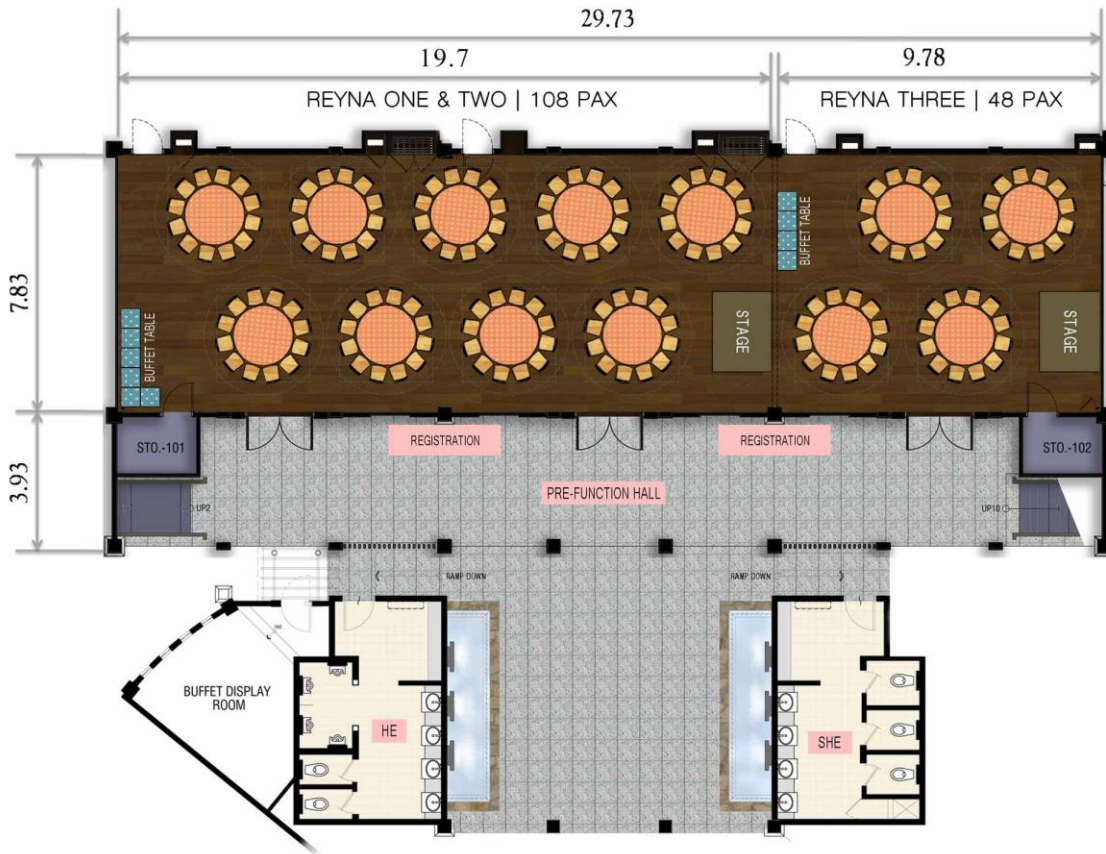

REYNA BALLROOM SET-UP STYLES

REYNA BALLROOM	SIZE (sqm)	CEILING HEIGHT (m)	 BANQUET	 CLASSROOM	 U-SHAPE	 BLOCK	 COCKTAIL	 THEATER
Reyna One	77	2.39	48	36	21	30	50	60
Reyna Two	78	2.39	48	36	21	30	50	60
Reyna Three	77	2.39	48	36	21	30	50	60