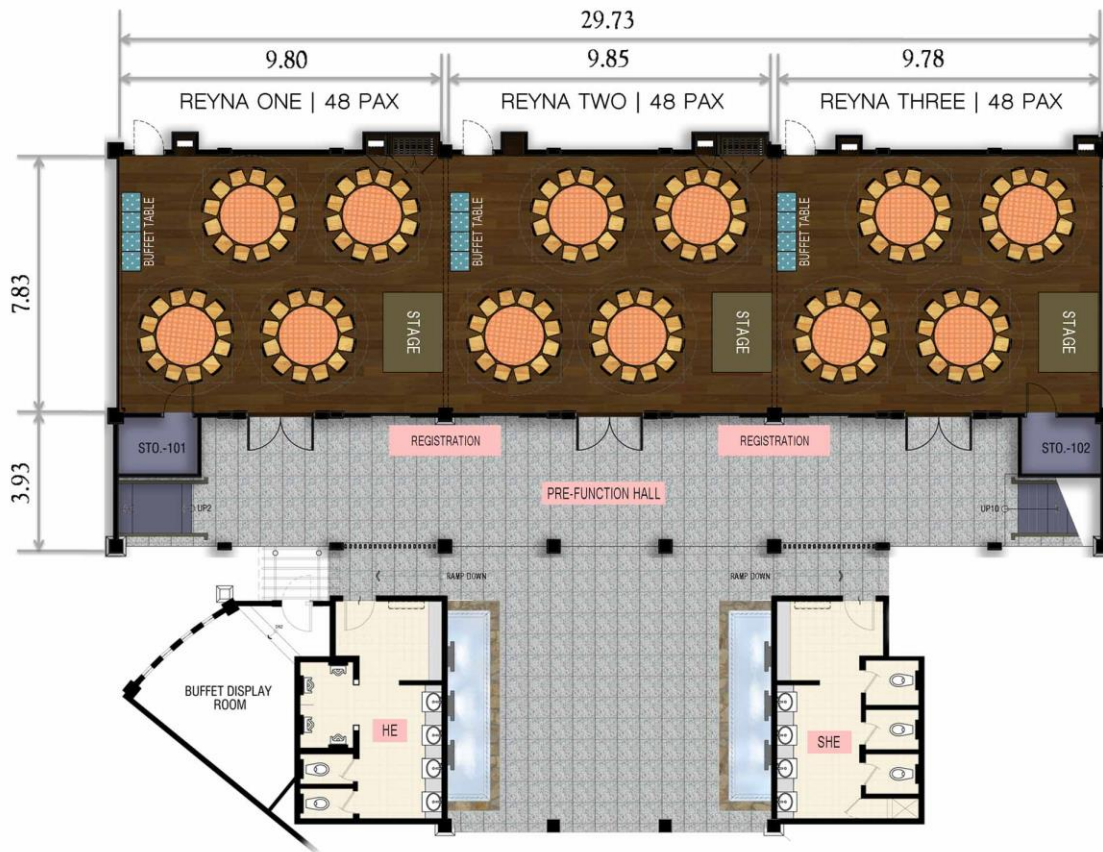

REYNA BALLROOM SET-UP STYLES

REYNA BALLROOM	SIZE (sqm)	CEILING HEIGHT (m)	 BANQUET	 CLASSROOM	 U-SHAPE	 BLOCK	 COCKTAIL	 THEATER
Reyna One	77	2.39	48	36	21	30	50	60
Reyna Two	78	2.39	48	36	21	30	50	60
Reyna Three	77	2.39	48	36	21	30	50	60