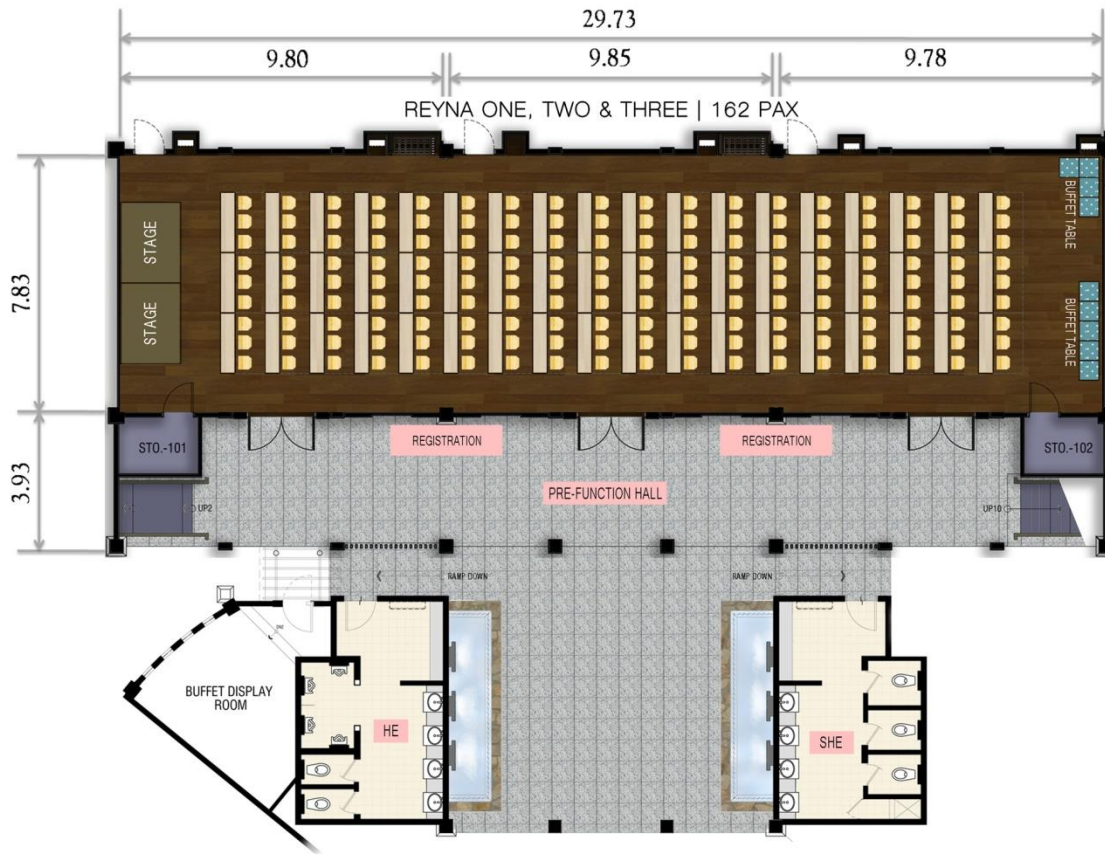

REYNA BALLROOM SET-UP STYLES

REYNA BALLROOM	SIZE (sqm)	CEILING HEIGHT (m)	 BANQUET	 CLASSROOM	 U-SHAPE	 BLOCK	 COCKTAIL	 THEATER
Reyna One	77	2.39	48	36	21	30	50	60
Reyna Two	78	2.39	48	36	21	30	50	60
Reyna Three	77	2.39	48	36	21	30	50	60