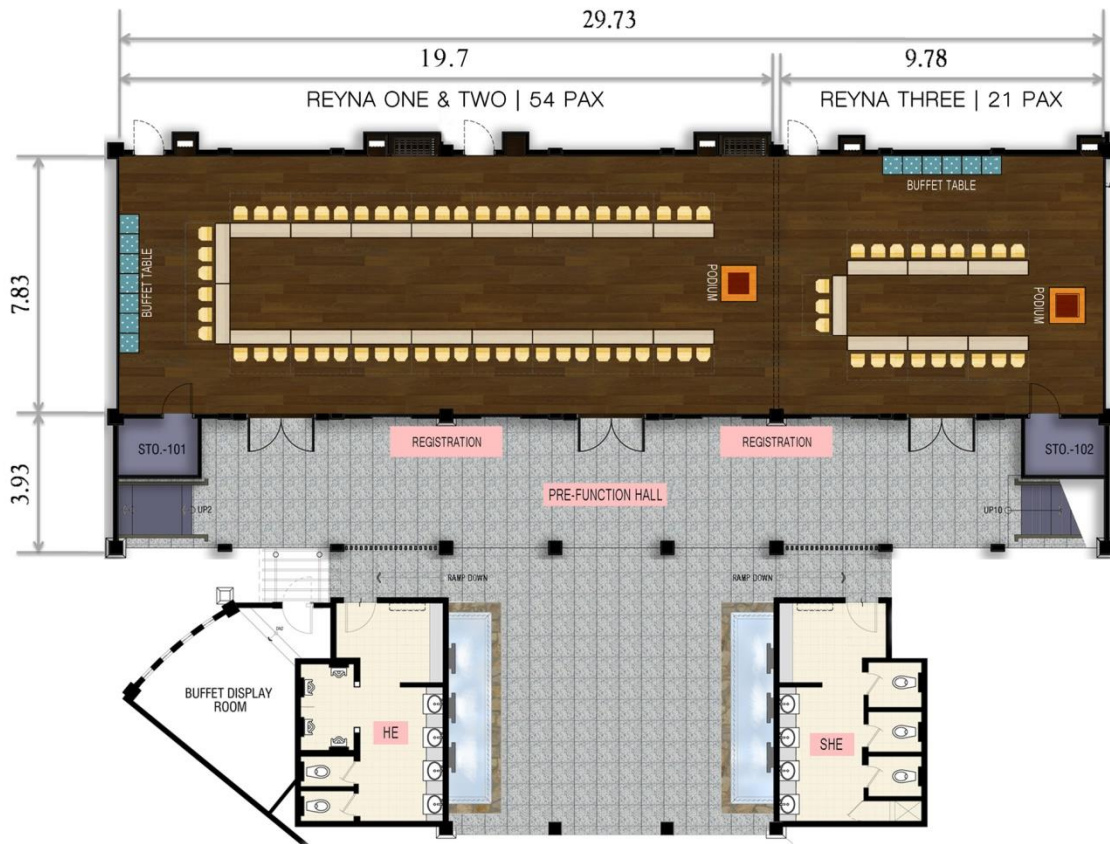

REYNA BALLROOM SET-UP STYLES

REYNA BALLROOM	SIZE (sqm)	CEILING HEIGHT (m)	 BANQUET	 CLASSROOM	 U-SHAPE	 BLOCK	 COCKTAIL	 THEATER
Reyna One	77	2.39	48	36	21	30	50	60
Reyna Two	78	2.39	48	36	21	30	50	60
Reyna Three	77	2.39	48	36	21	30	50	60