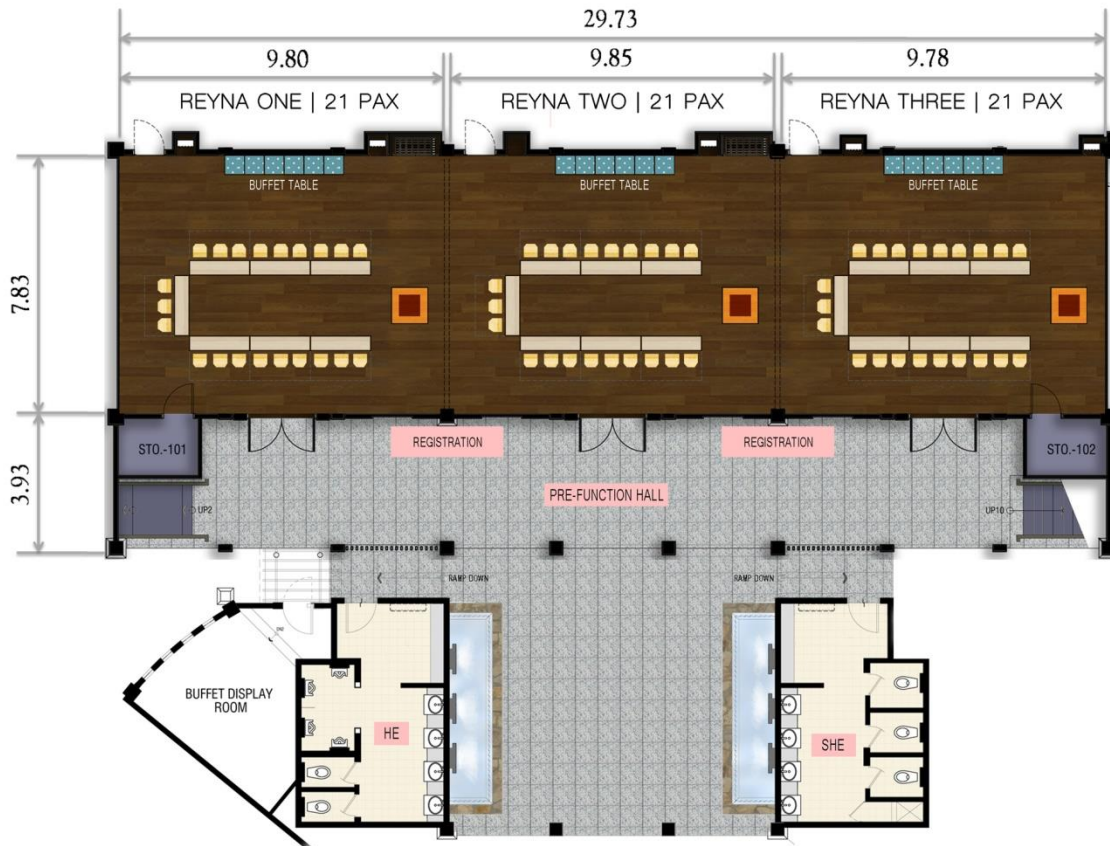

REYNA BALLROOM SET-UP STYLES

REYNA BALLROOM	SIZE (sqm)	CEILING HEIGHT (m)	 BANQUET	 CLASSROOM	 U-SHAPE	 BLOCK	 COCKTAIL	 THEATER
Reyna One	77	2.39	48	36	21	30	50	60
Reyna Two	78	2.39	48	36	21	30	50	60
Reyna Three	77	2.39	48	36	21	30	50	60