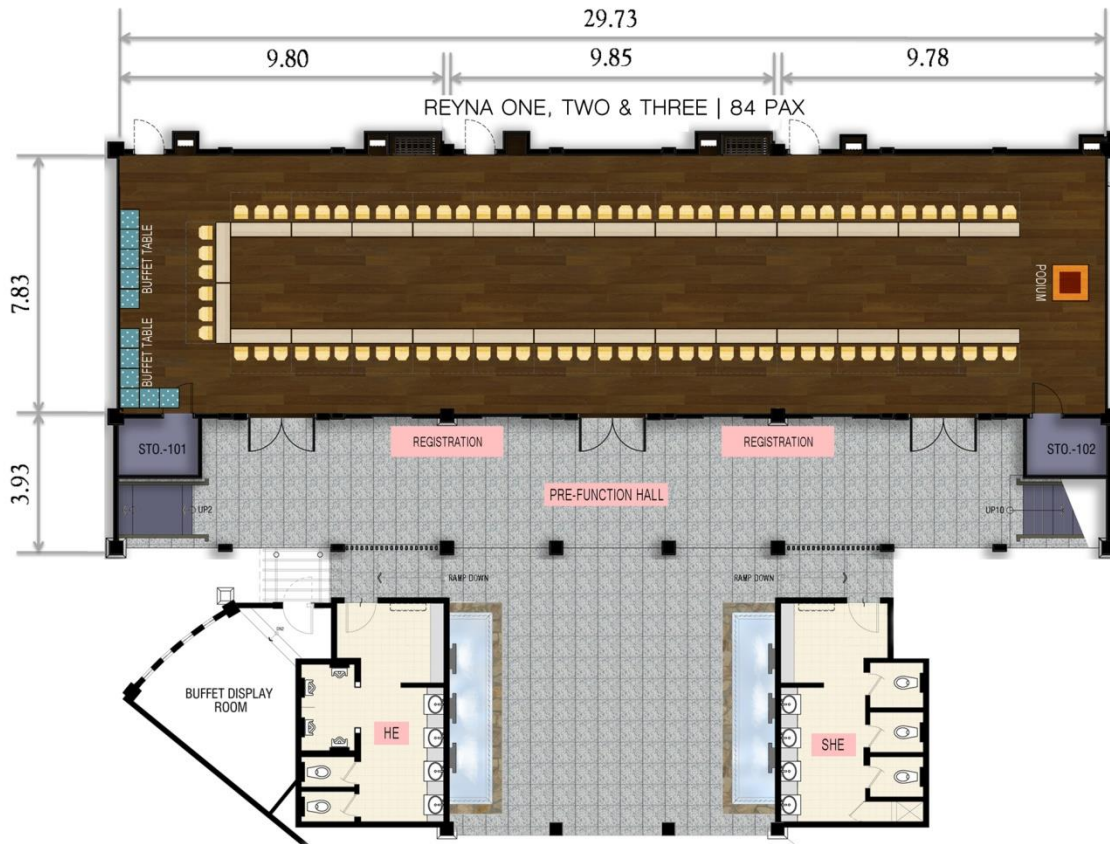

REYNA BALLROOM SET-UP STYLES

REYNA BALLROOM	SIZE (sqm)	CEILING HEIGHT (m)	 BANQUET	 CLASSROOM	 U-SHAPE	 BLOCK	 COCKTAIL	 THEATER
Reyna One	77	2.39	48	36	21	30	50	60
Reyna Two	78	2.39	48	36	21	30	50	60
Reyna Three	77	2.39	48	36	21	30	50	60