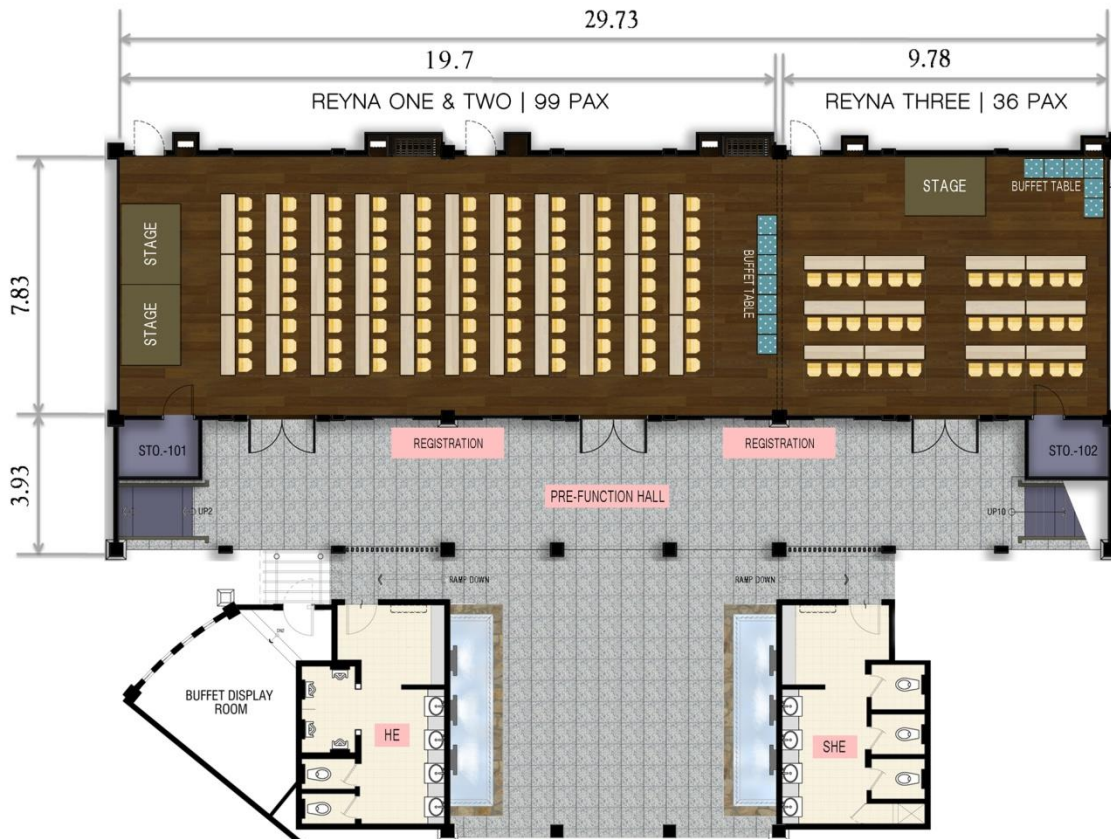

REYNA BALLROOM SET-UP STYLES

REYNA BALLROOM	SIZE (sqm)	CEILING HEIGHT (m)	 BANQUET	 CLASSROOM	 U-SHAPE	 BLOCK	 COCKTAIL	 THEATER
Reyna One	77	2.39	48	36	21	30	50	60
Reyna Two	78	2.39	48	36	21	30	50	60
Reyna Three	77	2.39	48	36	21	30	50	60