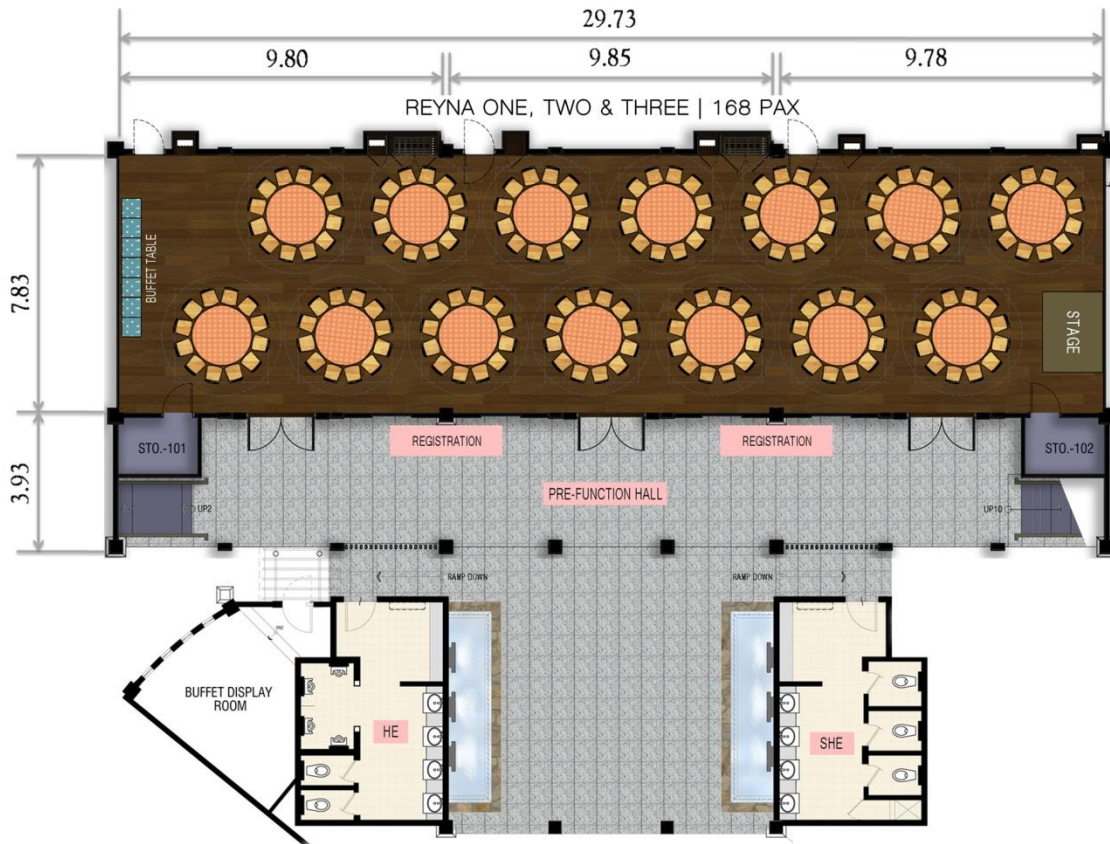

REYNA BALLROOM SET-UP STYLES

REYNA BALLROOM	SIZE (sqm)	CEILING HEIGHT (m)	 BANQUET	 CLASSROOM	 U-SHAPE	 BLOCK	 COCKTAIL	 THEATER
Reyna One	77	2.39	48	36	21	30	50	60
Reyna Two	78	2.39	48	36	21	30	50	60
Reyna Three	77	2.39	48	36	21	30	50	60