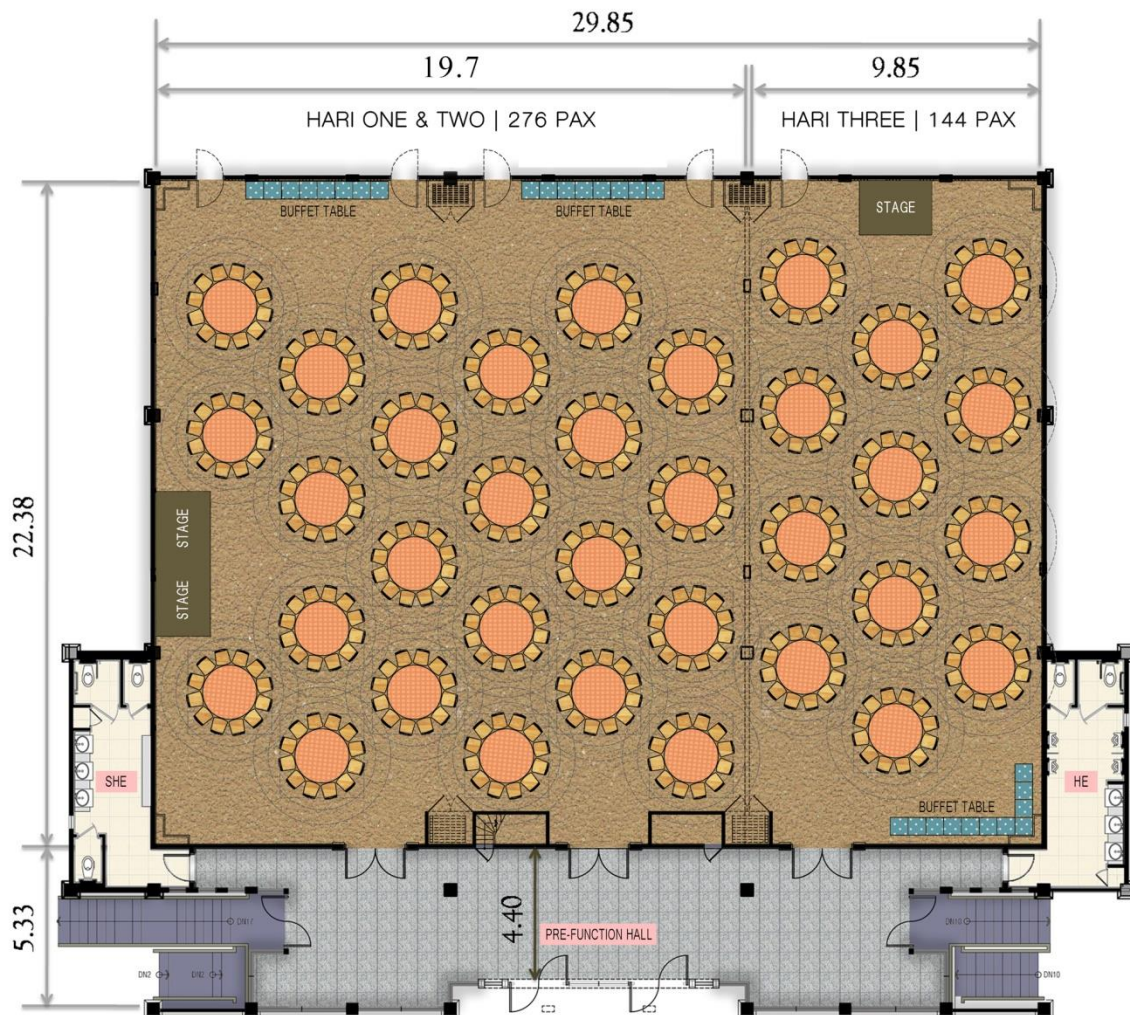

HARI BALLROOM SET-UP STYLES

HARI BALLROOM	SIZE (sqm)	CEILING HEIGHT (m)	 BANQUET	 CLASSROOM	 U-SHAPE	 BLOCK	 COCKTAIL	 THEATER
Hari One	225	4.1	144	144	57	60	150	266
Hari Two	218	4.5	132	144	57	60	140	252
Hari Three	225	4.1	144	144	57	60	150	266