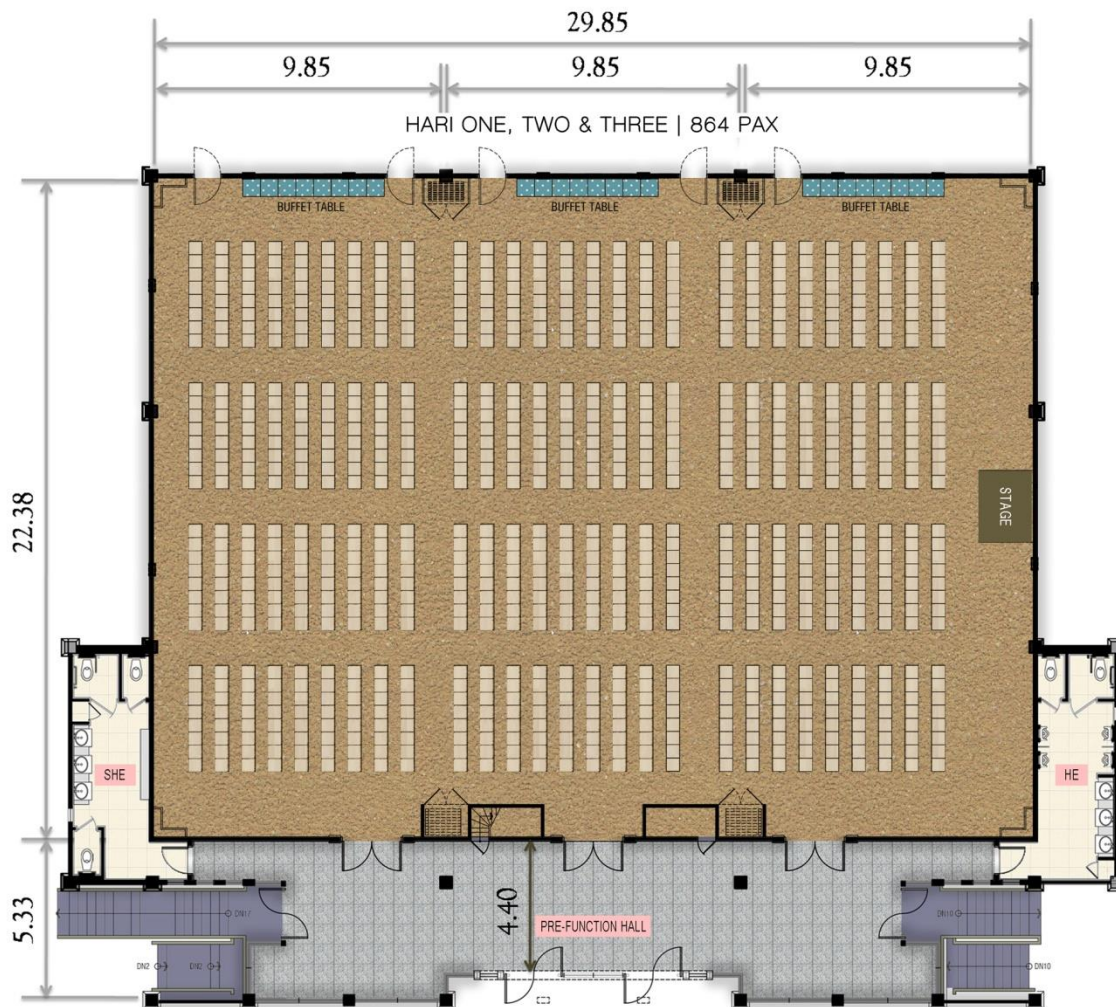

HARI BALLROOM SET-UP STYLES

HARI BALLROOM	SIZE (sqm)	CEILING HEIGHT (m)	 BANQUET	 CLASSROOM	 U-SHAPE	 BLOCK	 COCKTAIL	 THEATER
Hari One	225	4.1	144	144	57	60	150	266
Hari Two	218	4.5	132	144	57	60	140	252
Hari Three	225	4.1	144	144	57	60	150	266