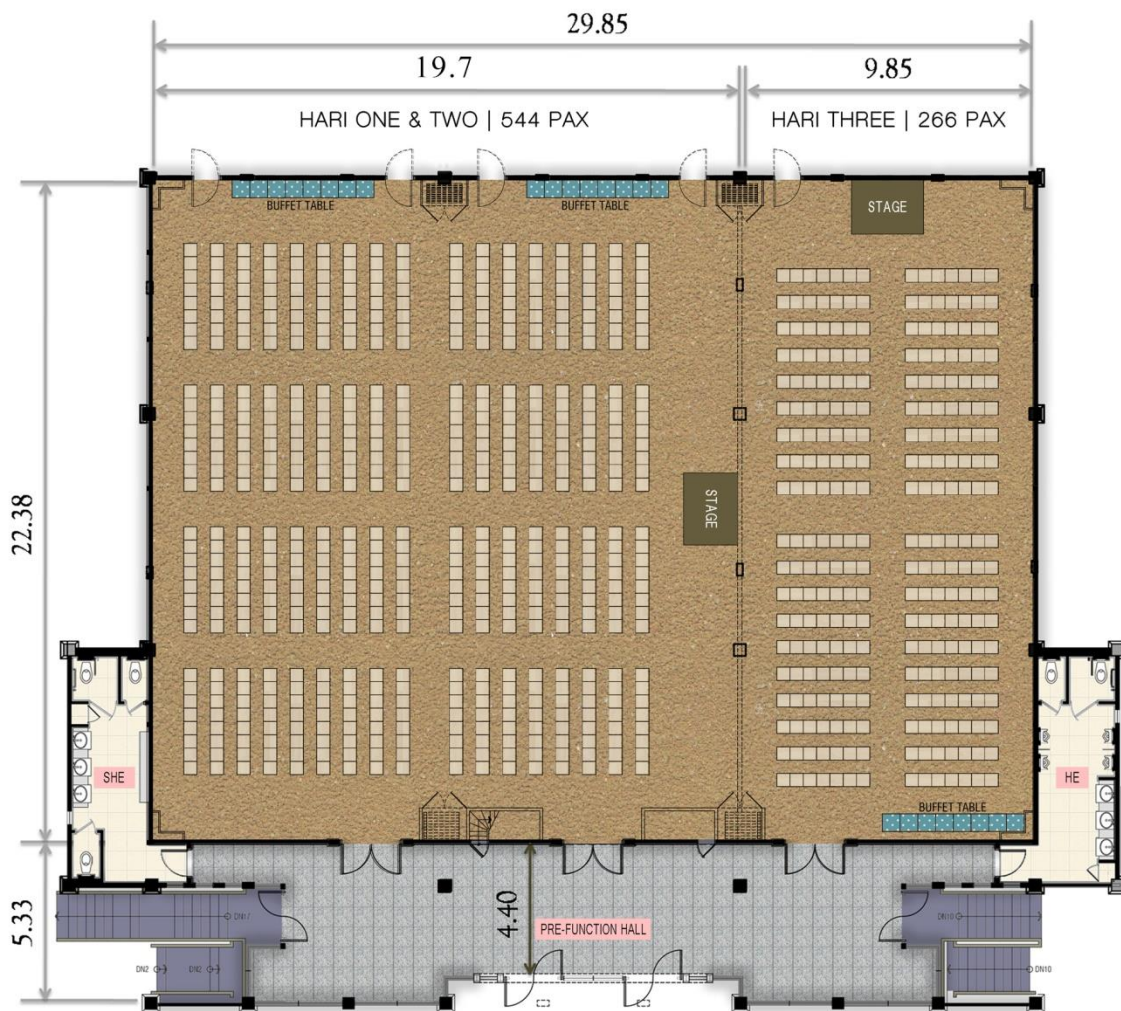

HARI BALLROOM SET-UP STYLES

HARI BALLROOM	SIZE (sqm)	CEILING HEIGHT (m)	 BANQUET	 CLASSROOM	 U-SHAPE	 BLOCK	 COCKTAIL	 THEATER
Hari One	225	4.1	144	144	57	60	150	266
Hari Two	218	4.5	132	144	57	60	140	252
Hari Three	225	4.1	144	144	57	60	150	266