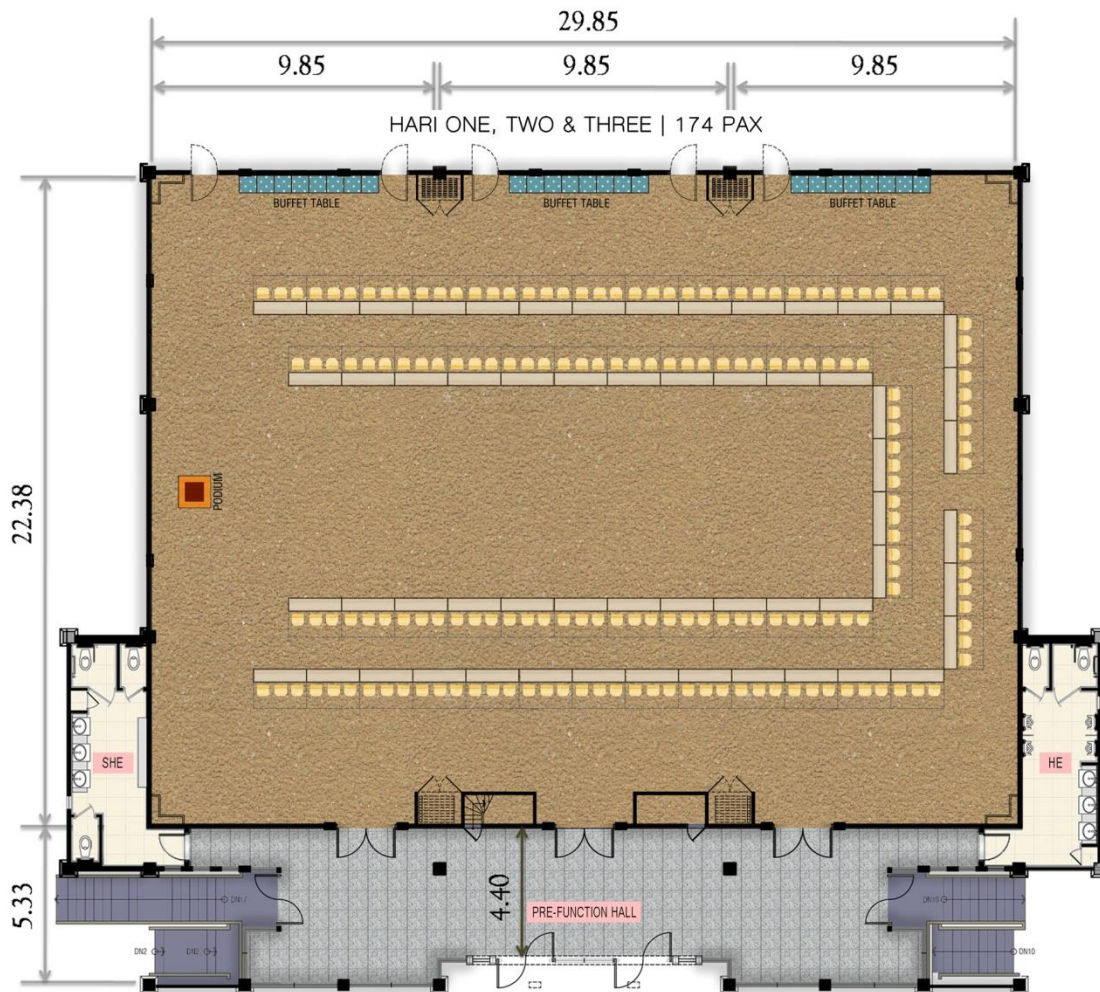

HARI BALLROOM SET-UP STYLES

HARI BALLROOM	SIZE (sqm)	CEILING HEIGHT (m)	 BANQUET	 CLASSROOM	 U-SHAPE	 BLOCK	 COCKTAIL	 THEATER
Hari One	225	4.1	144	144	57	60	150	266
Hari Two	218	4.5	132	144	57	60	140	252
Hari Three	225	4.1	144	144	57	60	150	266