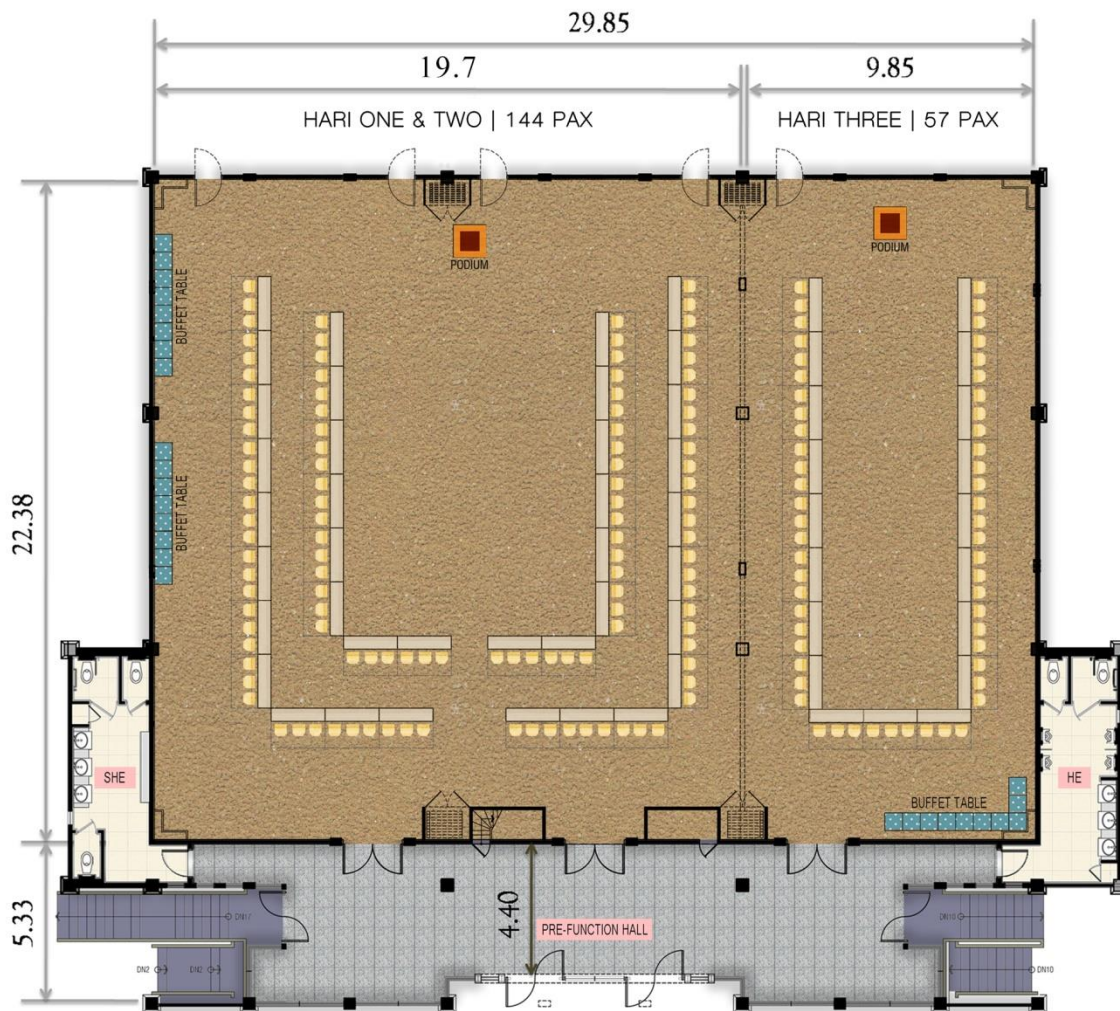

HARI BALLROOM SET-UP STYLES

HARI BALLROOM	SIZE (sqm)	CEILING HEIGHT (m)	 BANQUET	 CLASSROOM	 U-SHAPE	 BLOCK	 COCKTAIL	 THEATER
Hari One	225	4.1	144	144	57	60	150	266
Hari Two	218	4.5	132	144	57	60	140	252
Hari Three	225	4.1	144	144	57	60	150	266