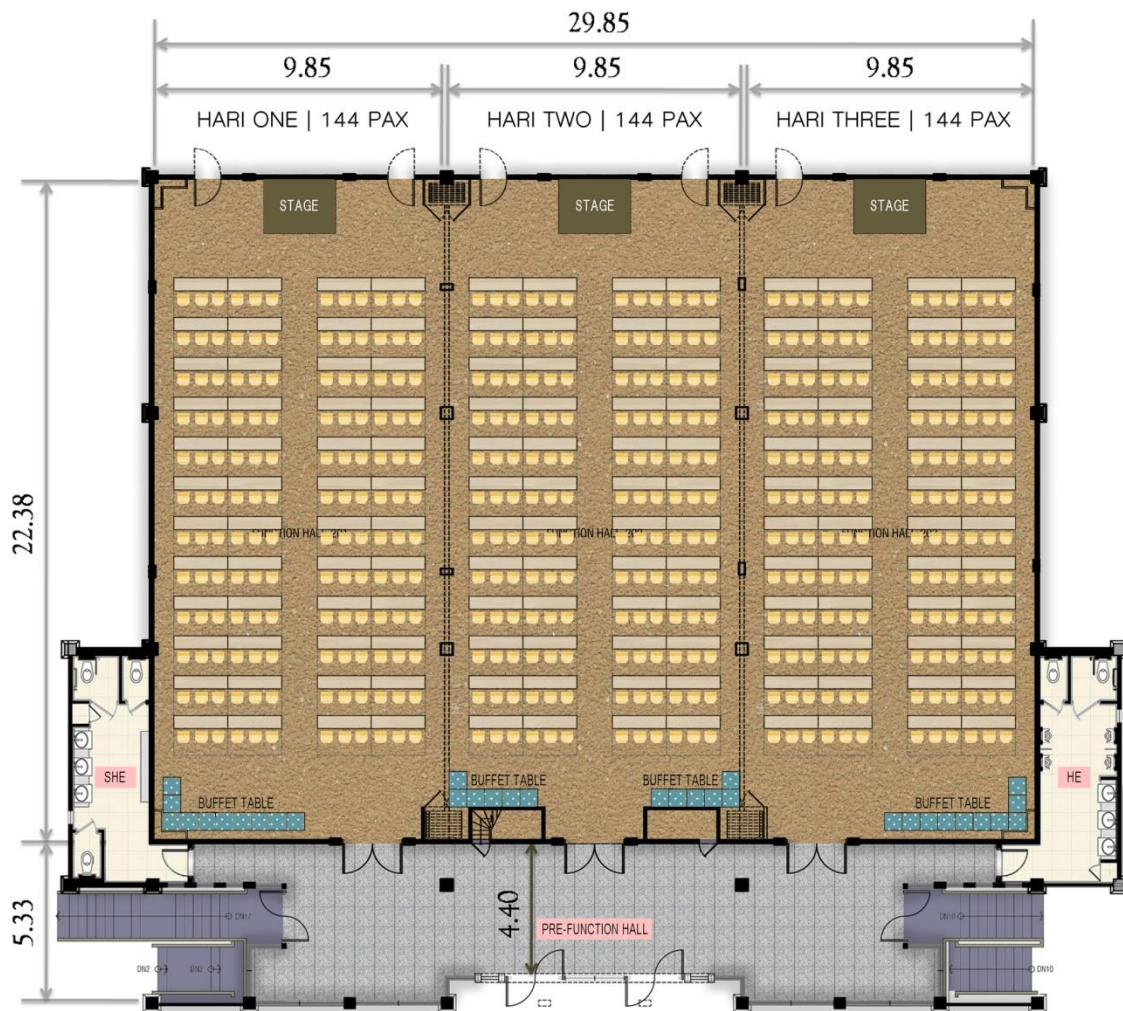

HARI BALLROOM SET-UP STYLES

HARI BALLROOM	SIZE (sqm)	CEILING HEIGHT (m)	 BANQUET	 CLASSROOM	 U-SHAPE	 BLOCK	 COCKTAIL	 THEATER
Hari One	225	4.1	144	144	57	60	150	266
Hari Two	218	4.5	132	144	57	60	140	252
Hari Three	225	4.1	144	144	57	60	150	266