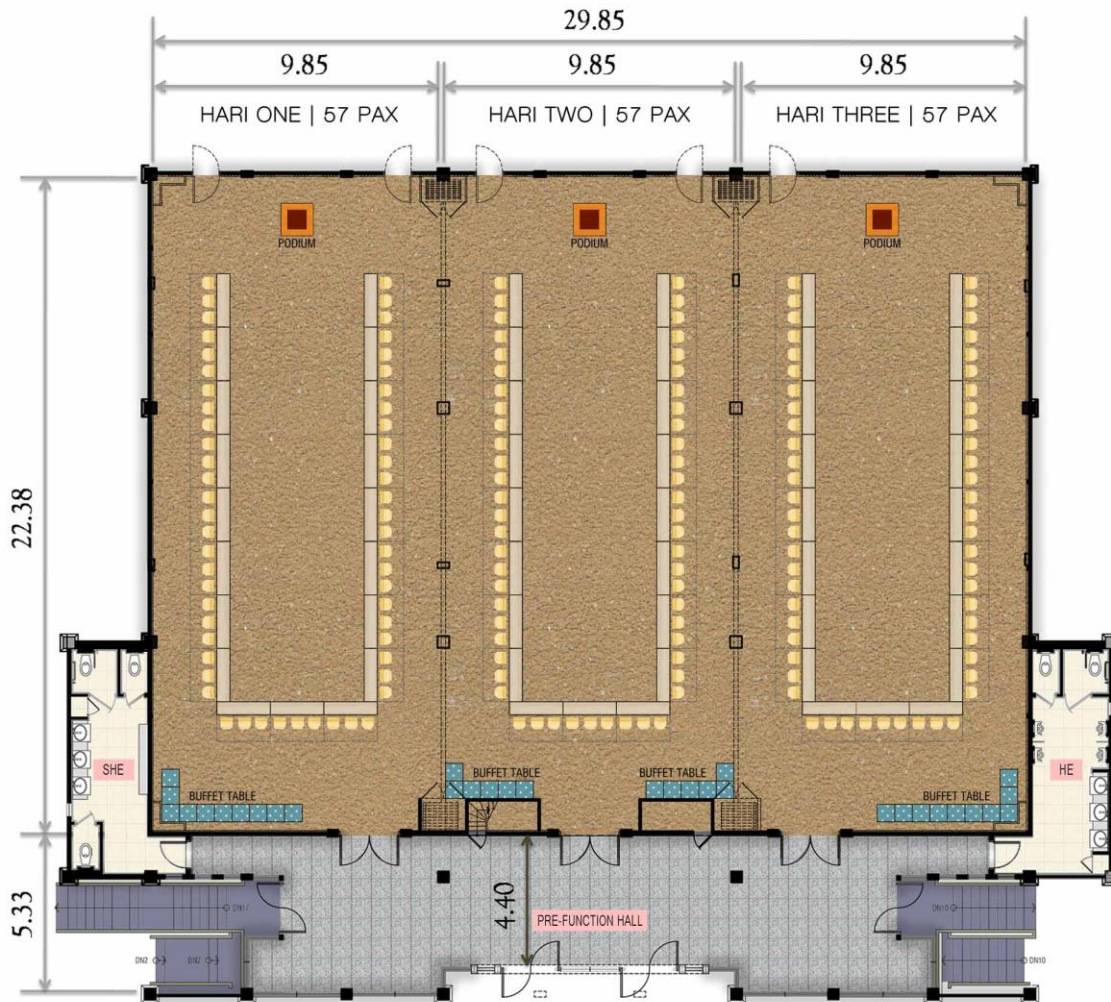

HARI BALLROOM SET-UP STYLES

HARI BALLROOM	SIZE (sqm)	CEILING HEIGHT (m)	 BANQUET	 CLASSROOM	 U-SHAPE	 BLOCK	 COCKTAIL	 THEATER
Hari One	225	4.1	144	144	57	60	150	266
Hari Two	218	4.5	132	144	57	60	140	252
Hari Three	225	4.1	144	144	57	60	150	266