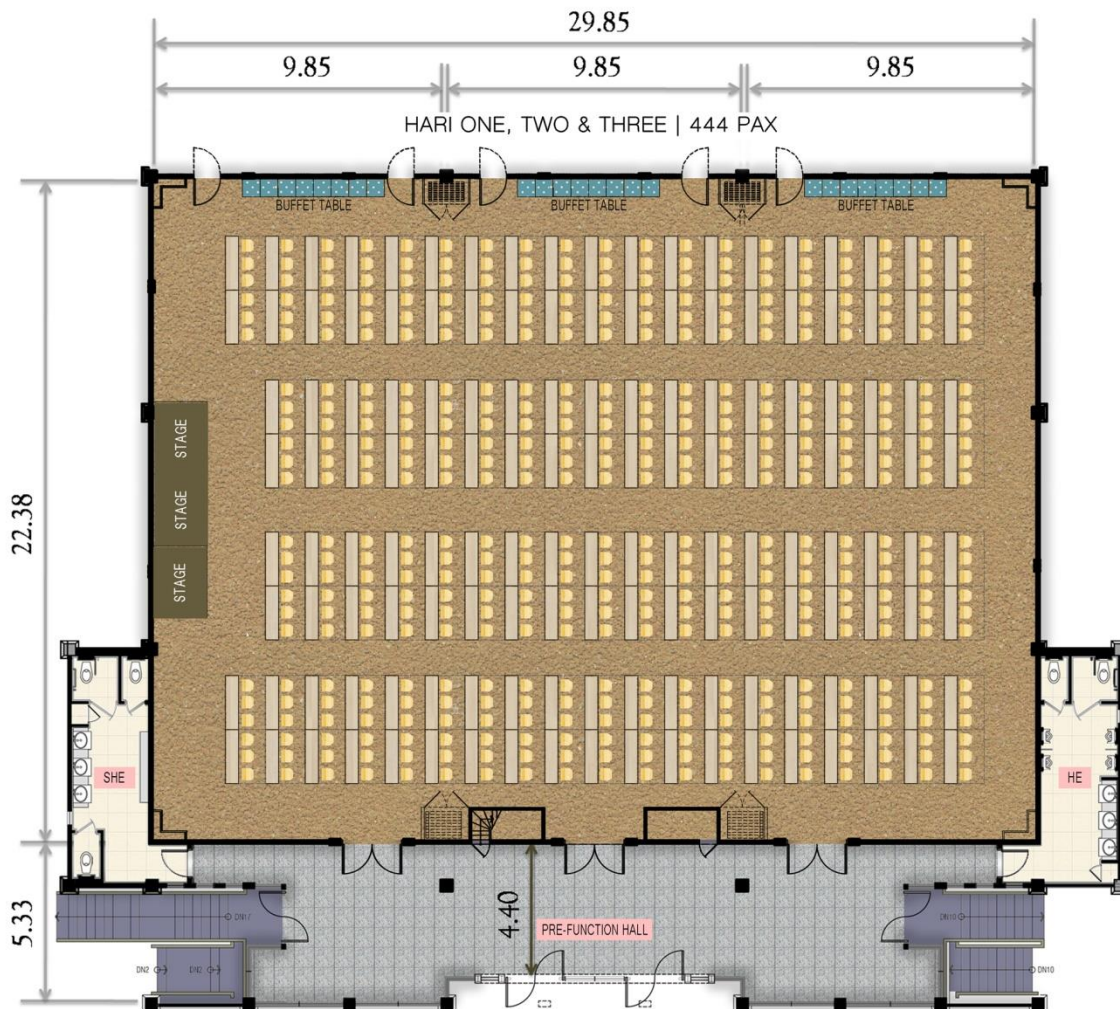

HARI BALLROOM SET-UP STYLES

HARI BALLROOM	SIZE (sqm)	CEILING HEIGHT (m)	 BANQUET	 CLASSROOM	 U-SHAPE	 BLOCK	 COCKTAIL	 THEATER
Hari One	225	4.1	144	144	57	60	150	266
Hari Two	218	4.5	132	144	57	60	140	252
Hari Three	225	4.1	144	144	57	60	150	266