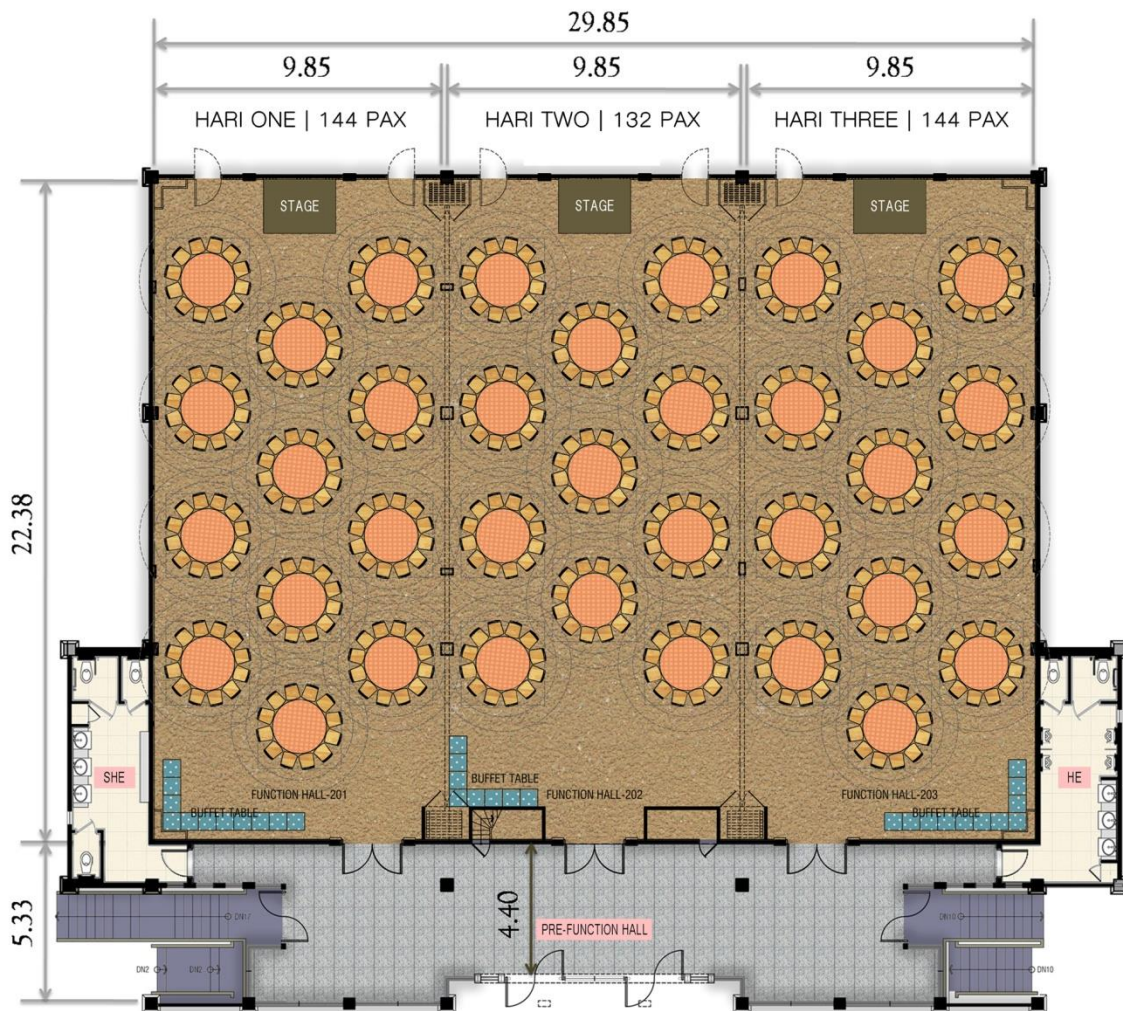

HARI BALLROOM SET-UP STYLES

HARI BALLROOM	SIZE (sqm)	CEILING HEIGHT (m)	 BANQUET	 CLASSROOM	 U-SHAPE	 BLOCK	 COCKTAIL	 THEATER
Hari One	225	4.1	144	144	57	60	150	266
Hari Two	218	4.5	132	144	57	60	140	252
Hari Three	225	4.1	144	144	57	60	150	266