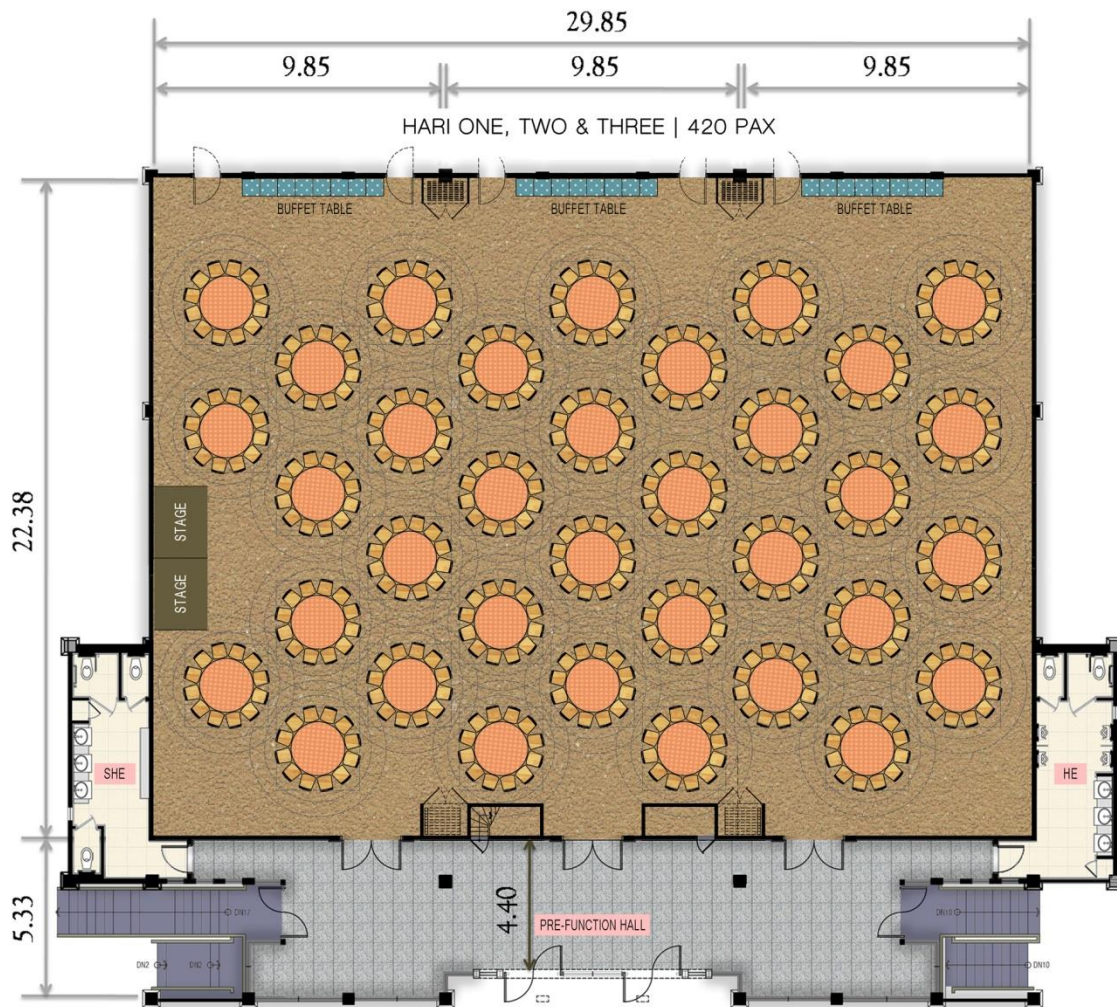

HARI BALLROOM SET-UP STYLES

HARI BALLROOM	SIZE (sqm)	CEILING HEIGHT (m)	 BANQUET	 CLASSROOM	 U-SHAPE	 BLOCK	 COCKTAIL	 THEATER
Hari One	225	4.1	144	144	57	60	150	266
Hari Two	218	4.5	132	144	57	60	140	252
Hari Three	225	4.1	144	144	57	60	150	266